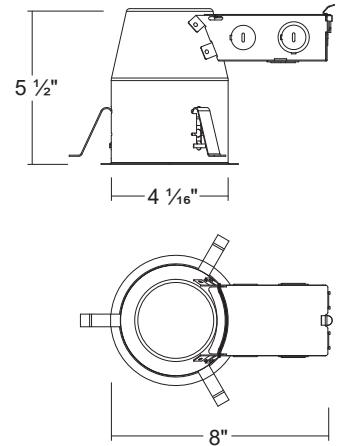

### Dimensions

### Junction Box

- Listed for through branch circuit wiring
- Contains one 1-1/8", six 7/8" knockouts and four Romex pryouts with strain relief